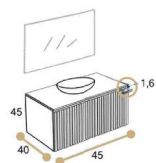

AIXETA DUTXA (BANY GRAL)
(PACK KIT T-500 DUCHA)

MAMPARA DE BANY
MODEL PHOENIX 1

MOBLES BANY: VIDREBANY MODEL - IDEA BARS (1m)

Acabats

Laterals (+45€)

Bany Suite

MOBLES BANY: VIDREBANY MODEL - IDEA BARS (1m)